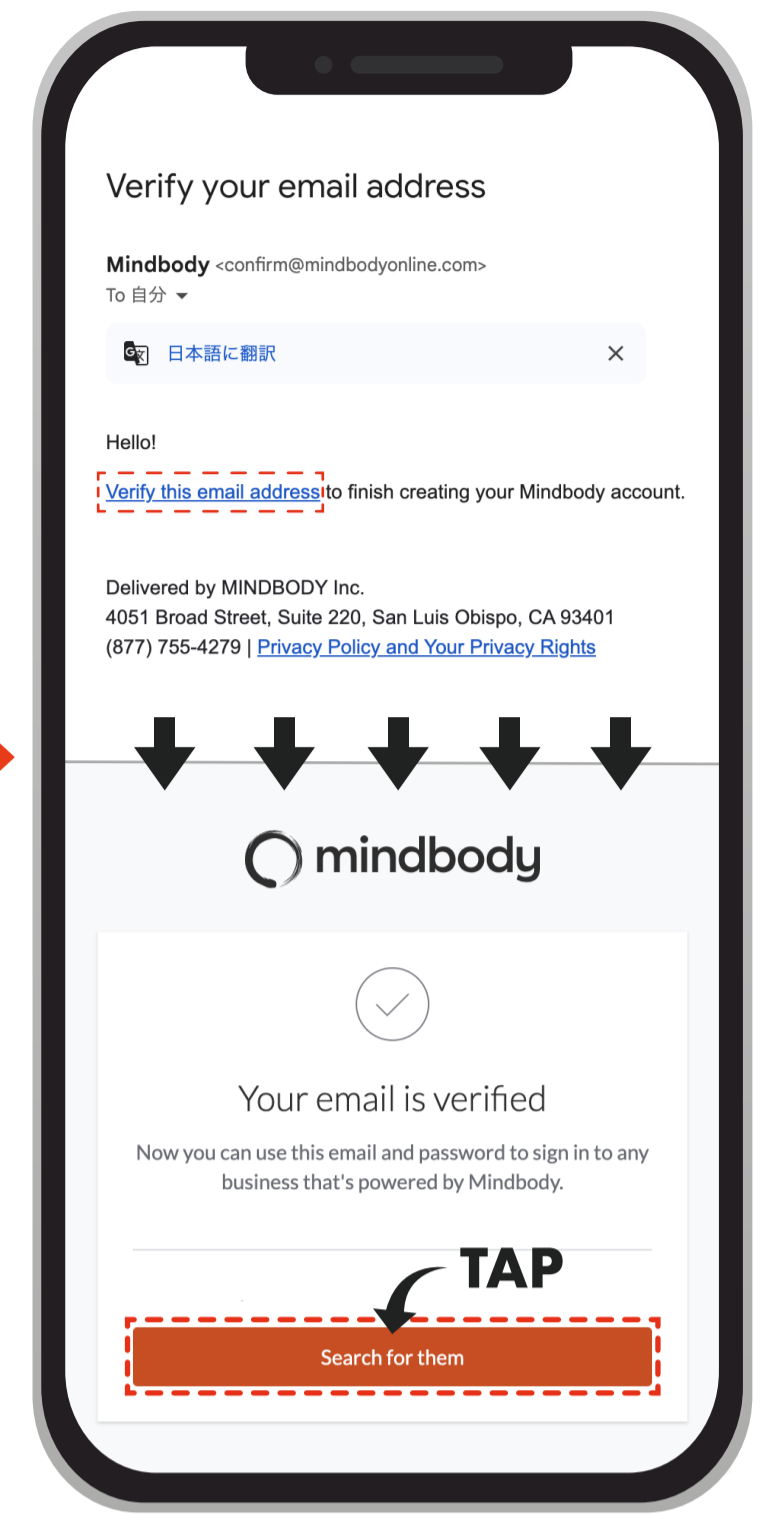

STEP.01

Download the app

STEP.02

Create an account

STEP.03

Enter personal information

STEP.04

Tap the [link] in the email, and when the screen switches, tap the button

STEP.05

Tap [search icon] within the app