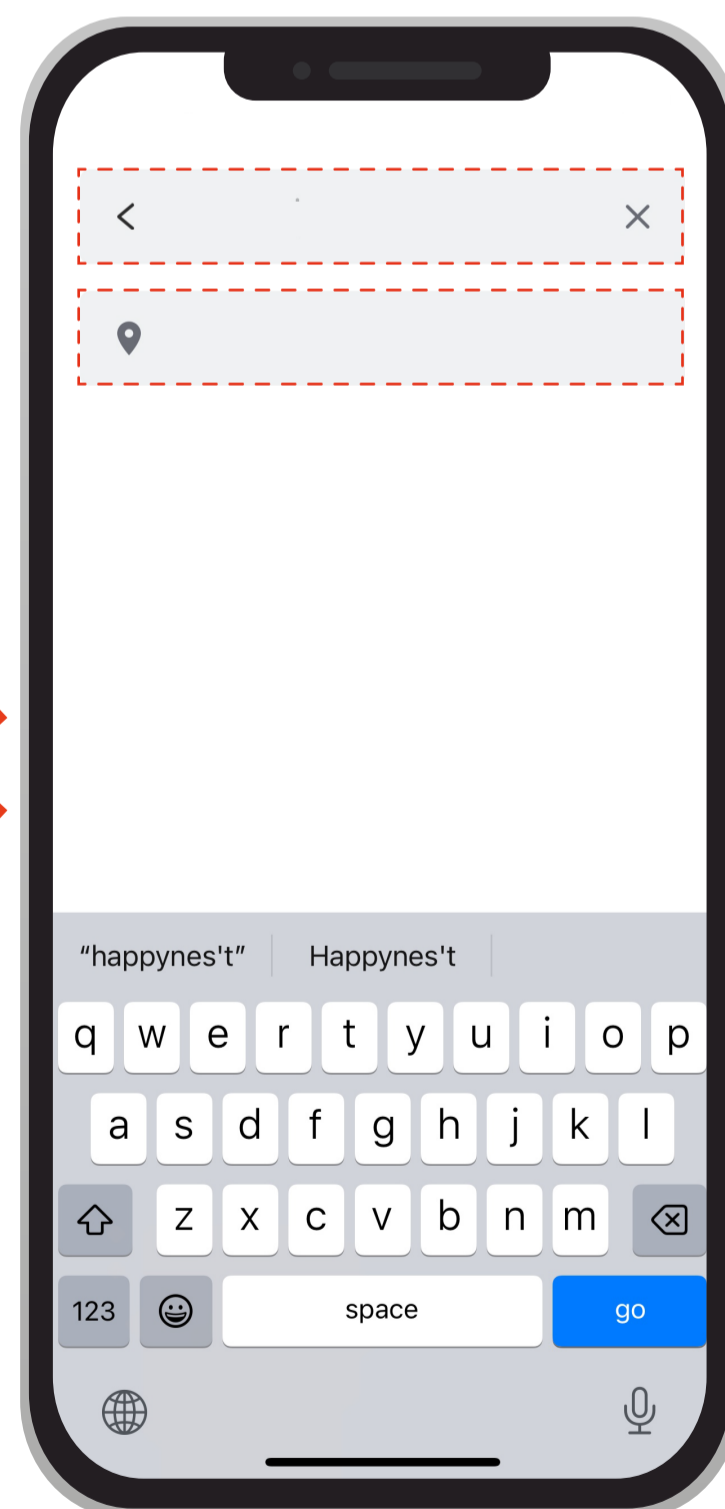

STEP.01

Download the app

STEP.02

Create an account

STEP.03

Enter personal information

STEP.04

Tap the [link] in the email, and when the screen switches, tap the button

STEP.08

Choose a class and proceed with the procedure

STEP.07

After displaying the page for Happynes't, tap the button at the bottom of the screen

STEP.06

Search for the store 'Happynes't' in the area of Kyoto

STEP.05

Tap [search icon] within the app