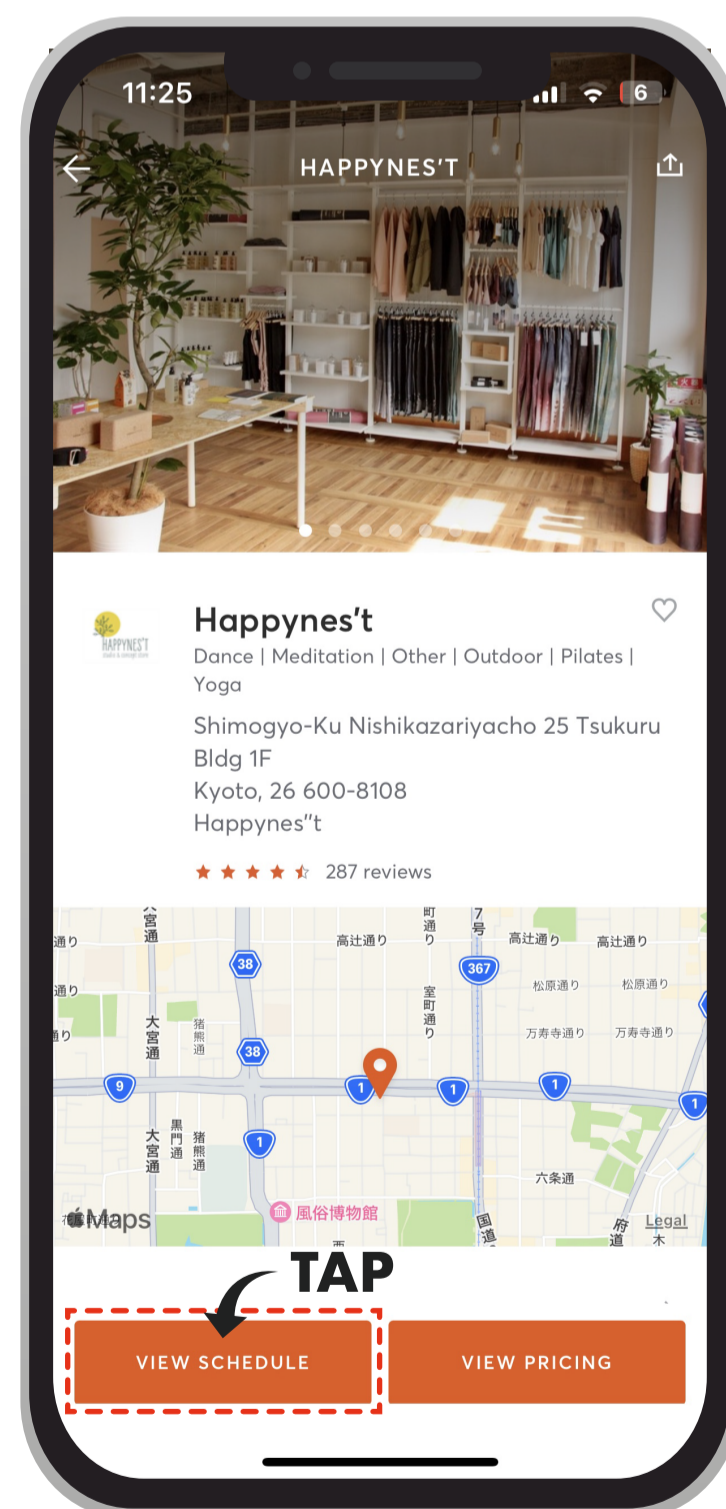

STEP.01

Download the app

STEP.02

Create an account

STEP.03

Enter personal information

STEP.04

Tap the [link] in the email, and when the screen switches, tap the button

STEP.08

Choose a class and proceed with the procedure

STEP.07

After displaying the page for Happynes't, tap the button at the bottom of the screen

STEP.06

Search for the store 'Happynes't' in the area of Kyoto

STEP.05

Tap [search icon] within the app