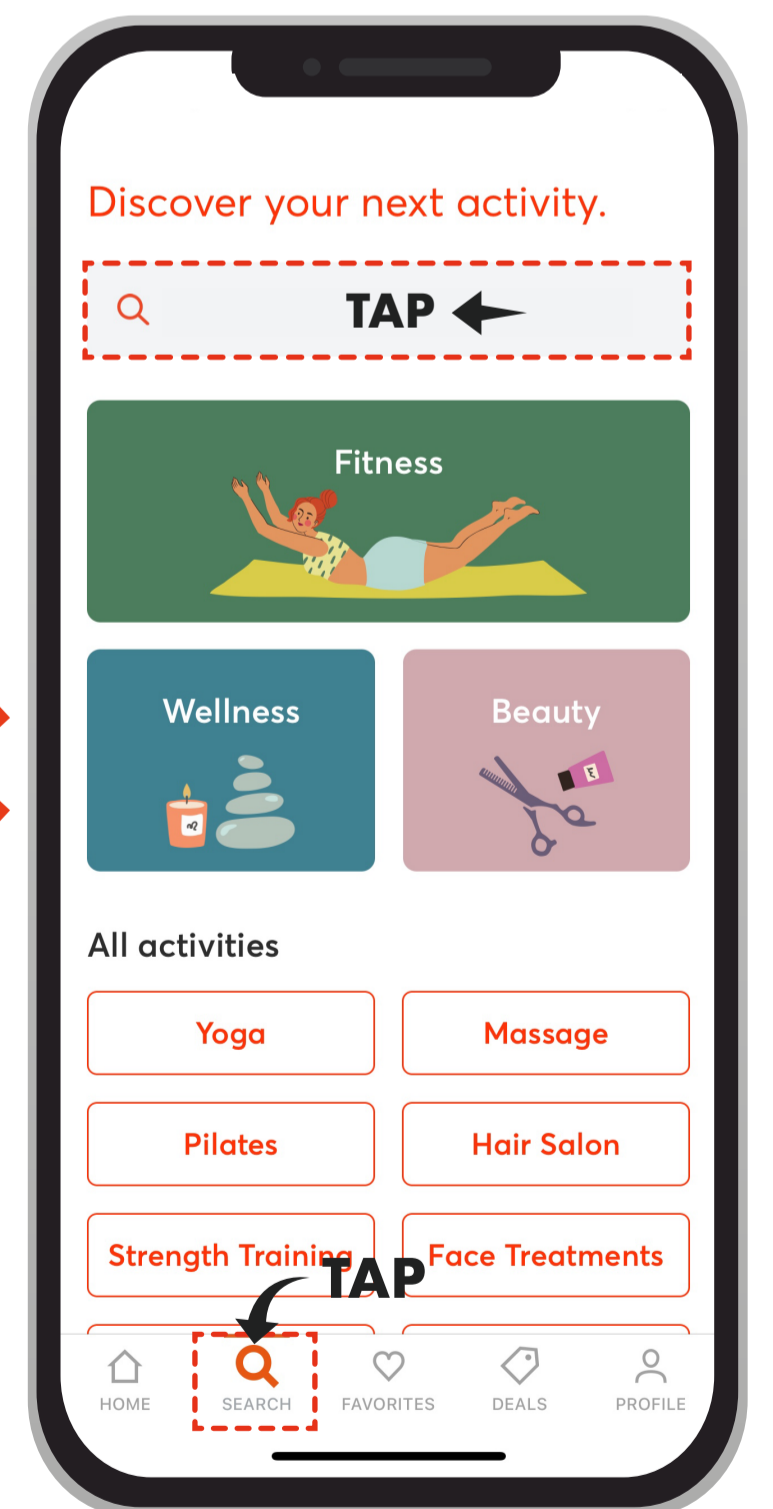

STEP.01

Download the app

STEP.02

Create an account

STEP.03

Enter personal information

STEP.04

Tap the [link] in the email, and when the screen switches, tap the button

STEP.08

Choose a class and proceed with the procedure

STEP.07

After displaying the page for Happynes't, tap the button at the bottom of the screen

STEP.06

Search for the store 'Happynes't' in the area of Kyoto

STEP.05

Tap [search icon] within the app