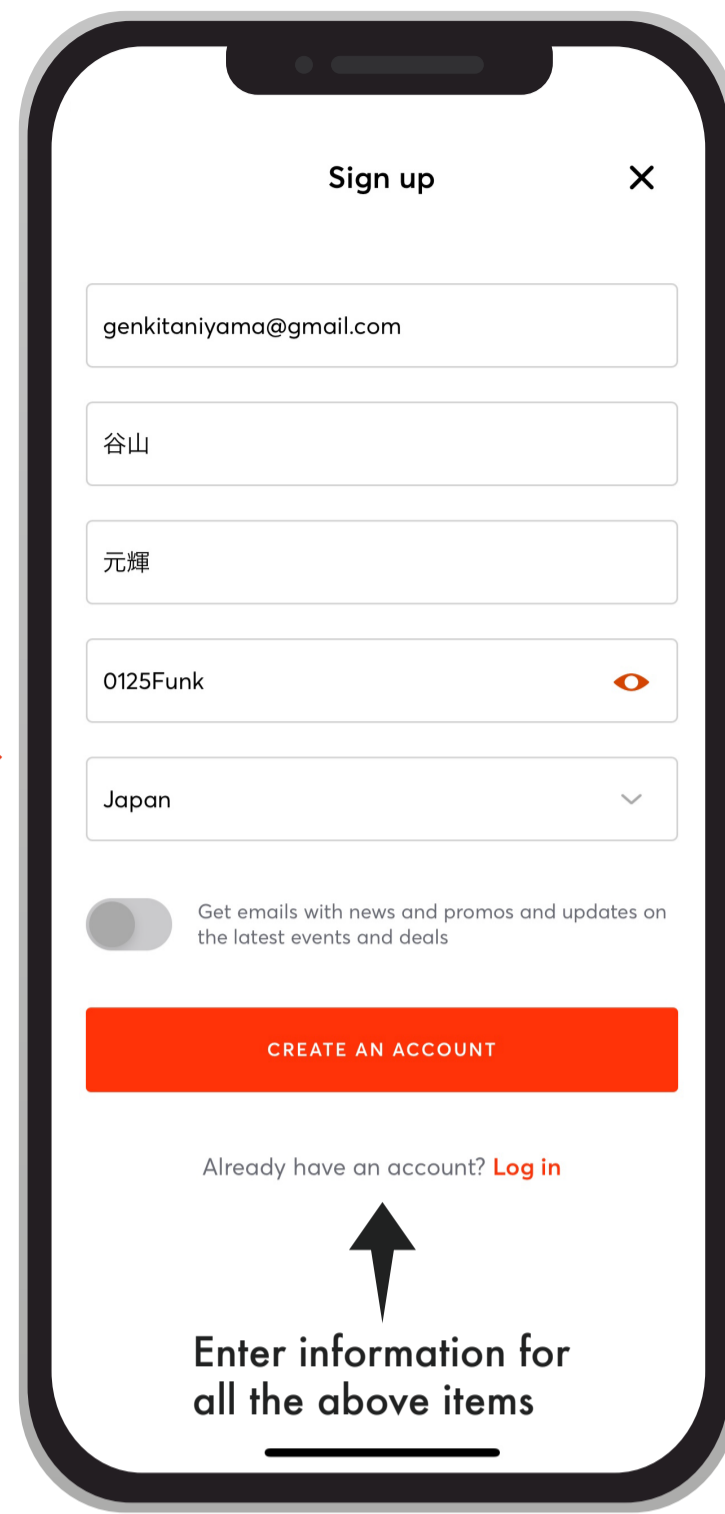

STEP.01

Download the app

STEP.02

Create an account

STEP.03

Enter personal information

STEP.04

Tap the [link] in the email, and when the screen switches, tap the button

STEP.08

Choose a class and proceed with the procedure

STEP.07

After displaying the page for Happynes't, tap the button at the bottom of the screen

STEP.06

Search for the store 'Happynes't' in the area of Kyoto

STEP.05

Tap [search icon] within the app