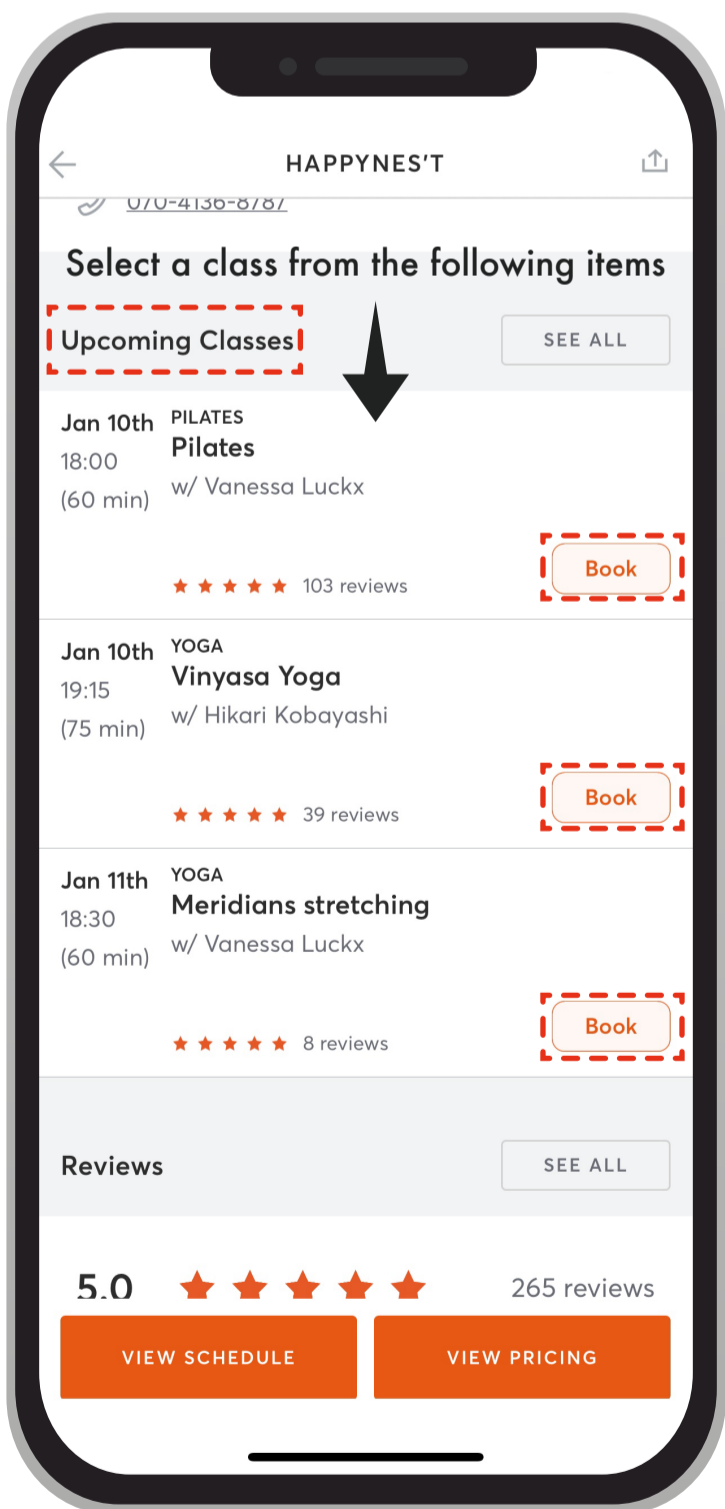

STEP.01

Download the app

STEP.02

Create an account

STEP.03

Enter personal information

STEP.04

Tap the [link] in the email, and when the screen switches, tap the button

STEP.08

Choose a class and proceed with the procedure

STEP.07

After displaying the page for Happynes't, tap the button at the bottom of the screen

STEP.06

Search for the store 'Happynes't' in the area of Kyoto

STEP.05

Tap [search icon] within the app